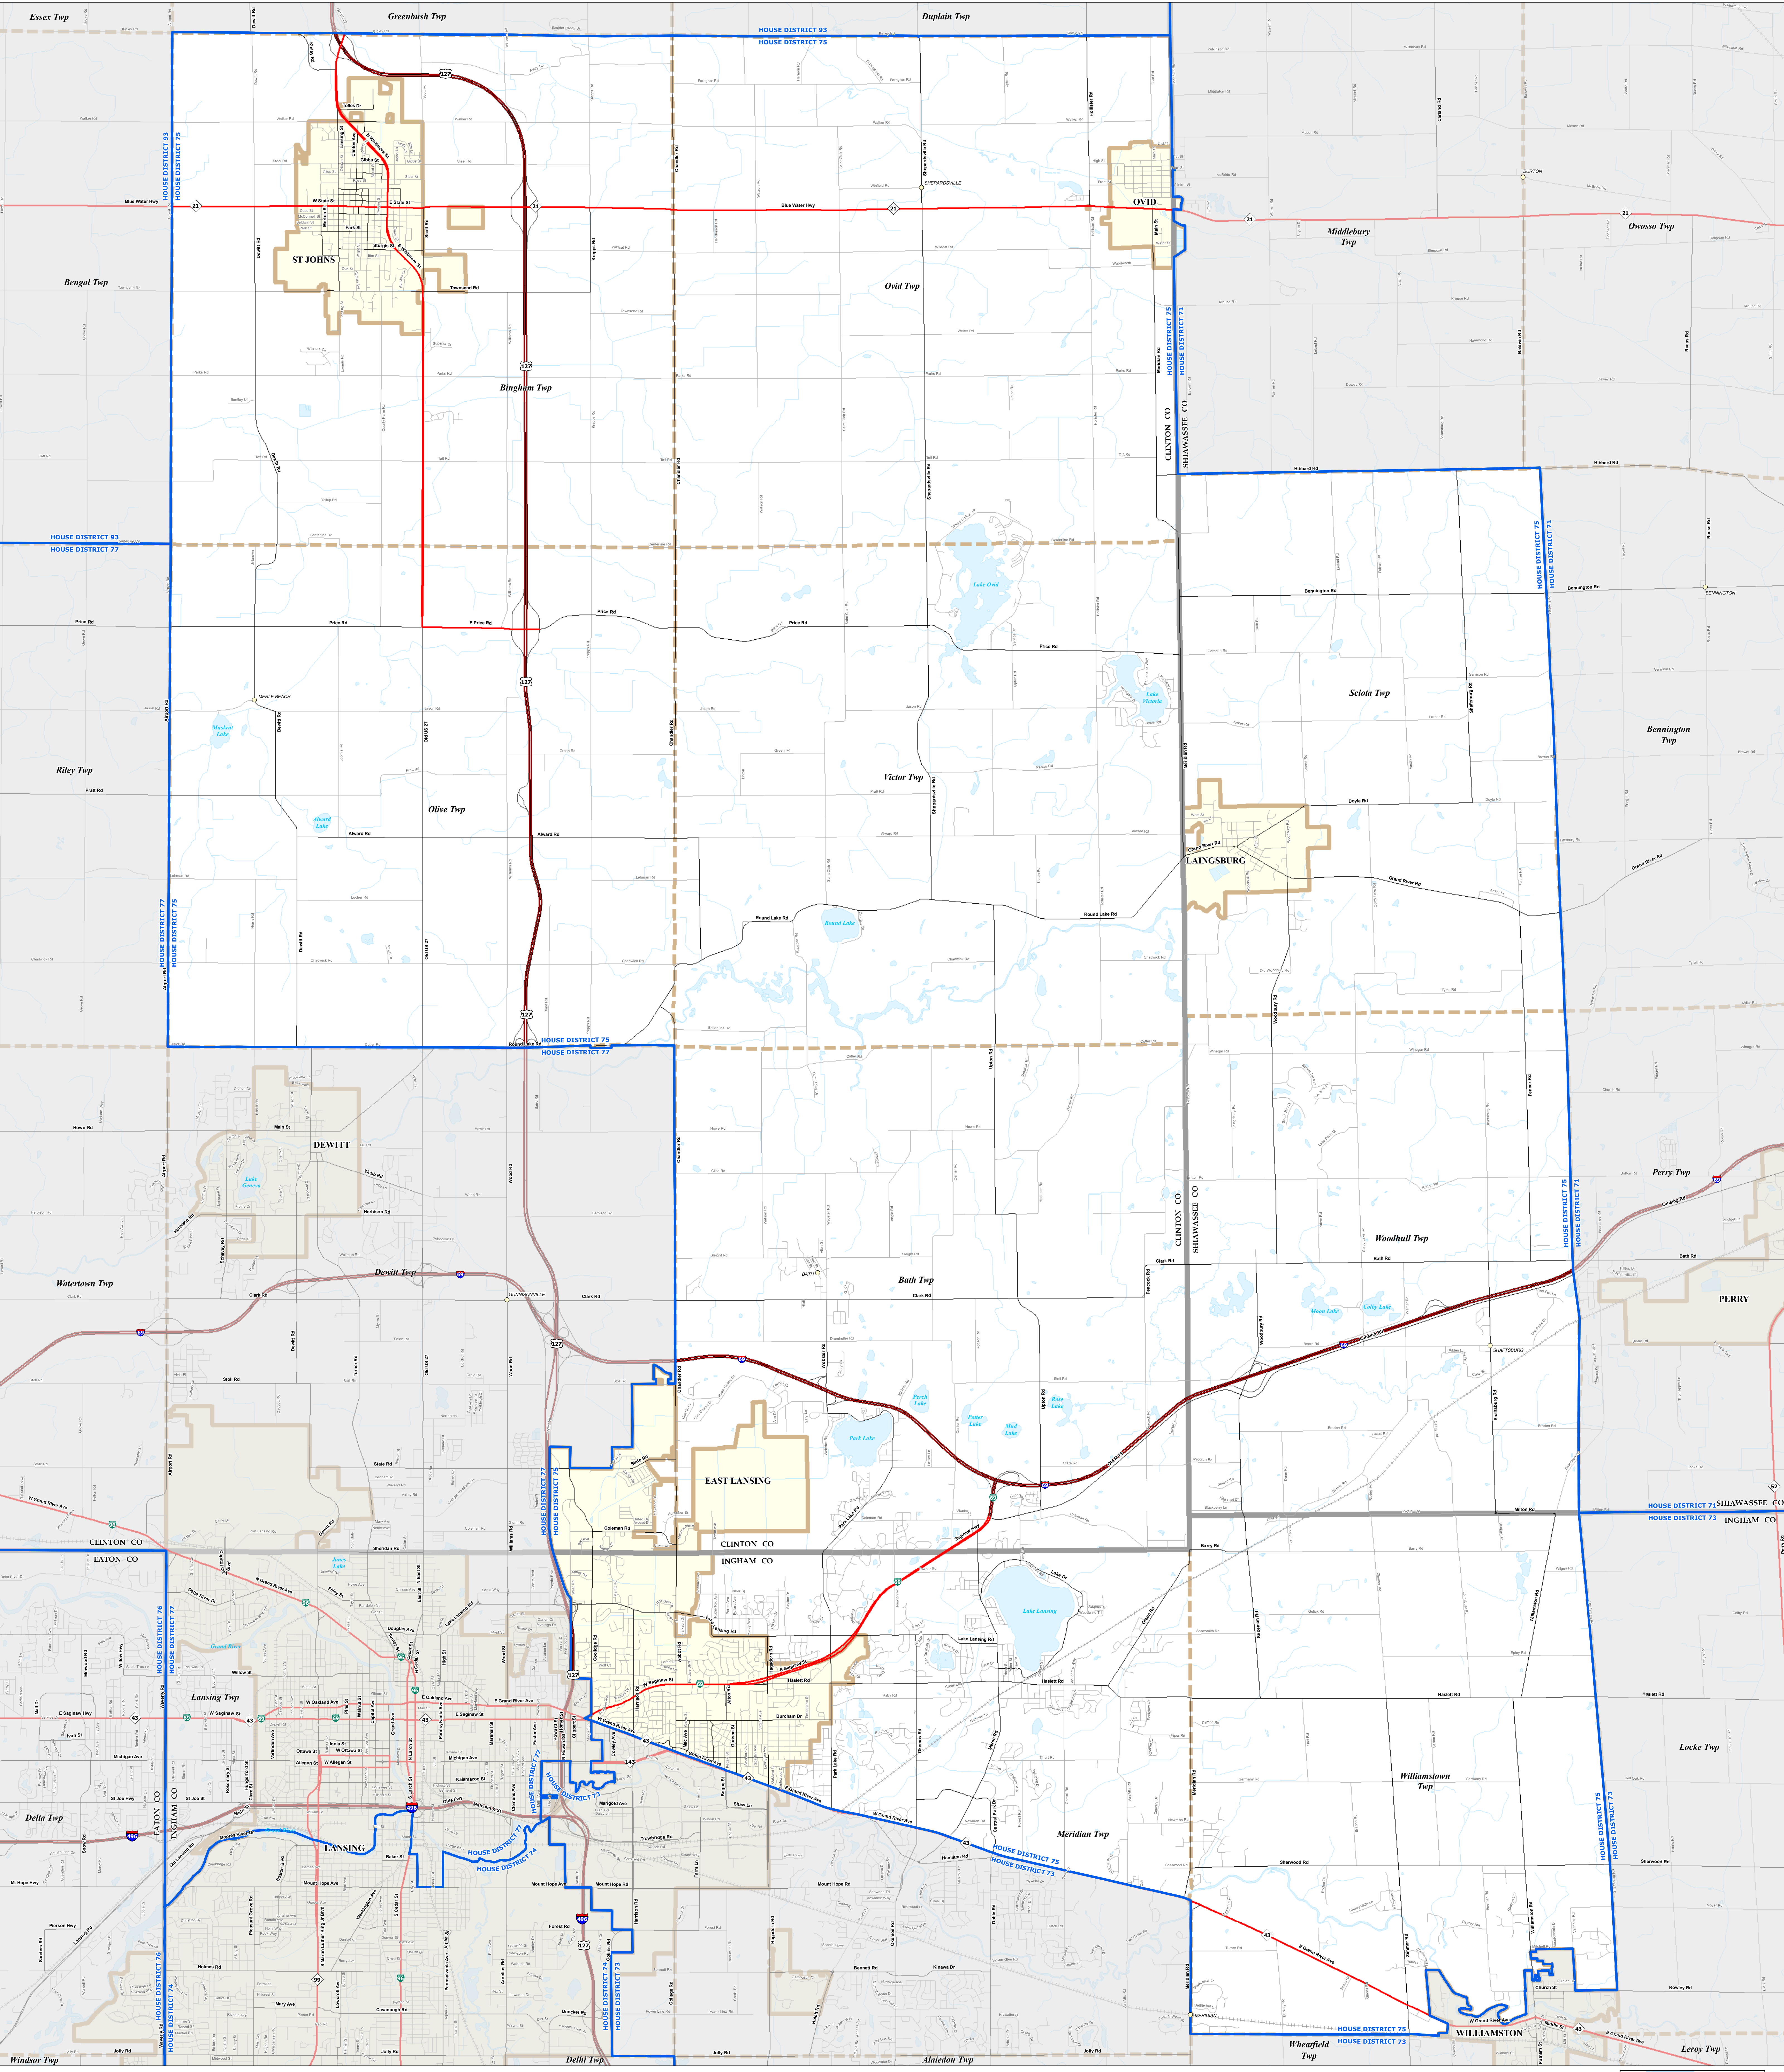

MICHIGAN STATE HOUSE DISTRICT 75

2021 Apportionment Plan

Source:
 Base Map - Michigan Geographic Framework v17a, v20
 House District Boundaries - 2021 Apportionment Plan as adopted by the
 Michigan Independent Citizens Redistricting Commission on 12/28/2021 pursuant
 to its authority and duty in Article IV, Section 6 of the Michigan Constitution of 1963

Legend	
	House District
	Township
	City
	Village
	Unincorporated Place
	County
	State
	Freeway
	Highway
	Primary Road
	Local Road
	Railroad
	Water Feature
	River, Stream, or Drain